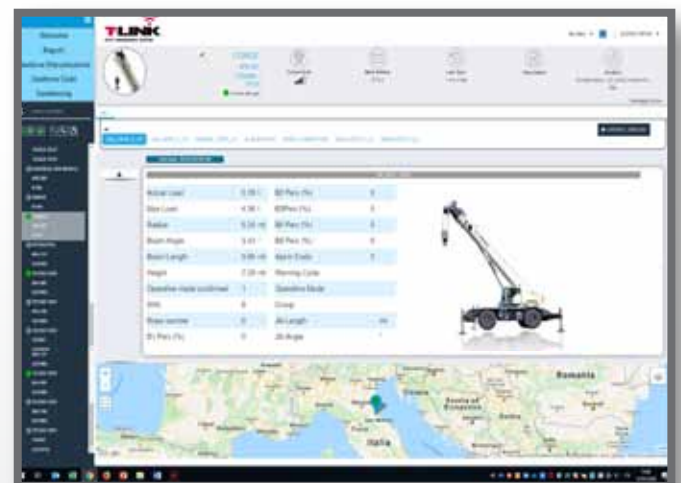

## TELEMATICS PLATFORM FOR ROUGH TERRAIN CRANES

The optional T-Link Telematics Platform allows remote access of crane fleet operating data anytime, anywhere via the internet from your computer, smartphone or tablet.

### ► **Better management of maintenance and technical assistance**

Remote monitoring delivers critical vehicle operating data and statistics. Routine maintenance can be scheduled more efficiently and unexpected issues are quickly addressed.

### ► **Fleet control**

Using the **Geofence** function, each crane's position is monitored, and the owner is notified in the event the crane leaves its set boundary.

### ► **Improved machine management, statistics and real-time data**

A wide range of **real-time operating data** and **fault-codes** are reported to assess fleet performance. The machine's **Data logger** section collects detailed machine information, such as working hours, load lifting statistics, alarm history, etc.