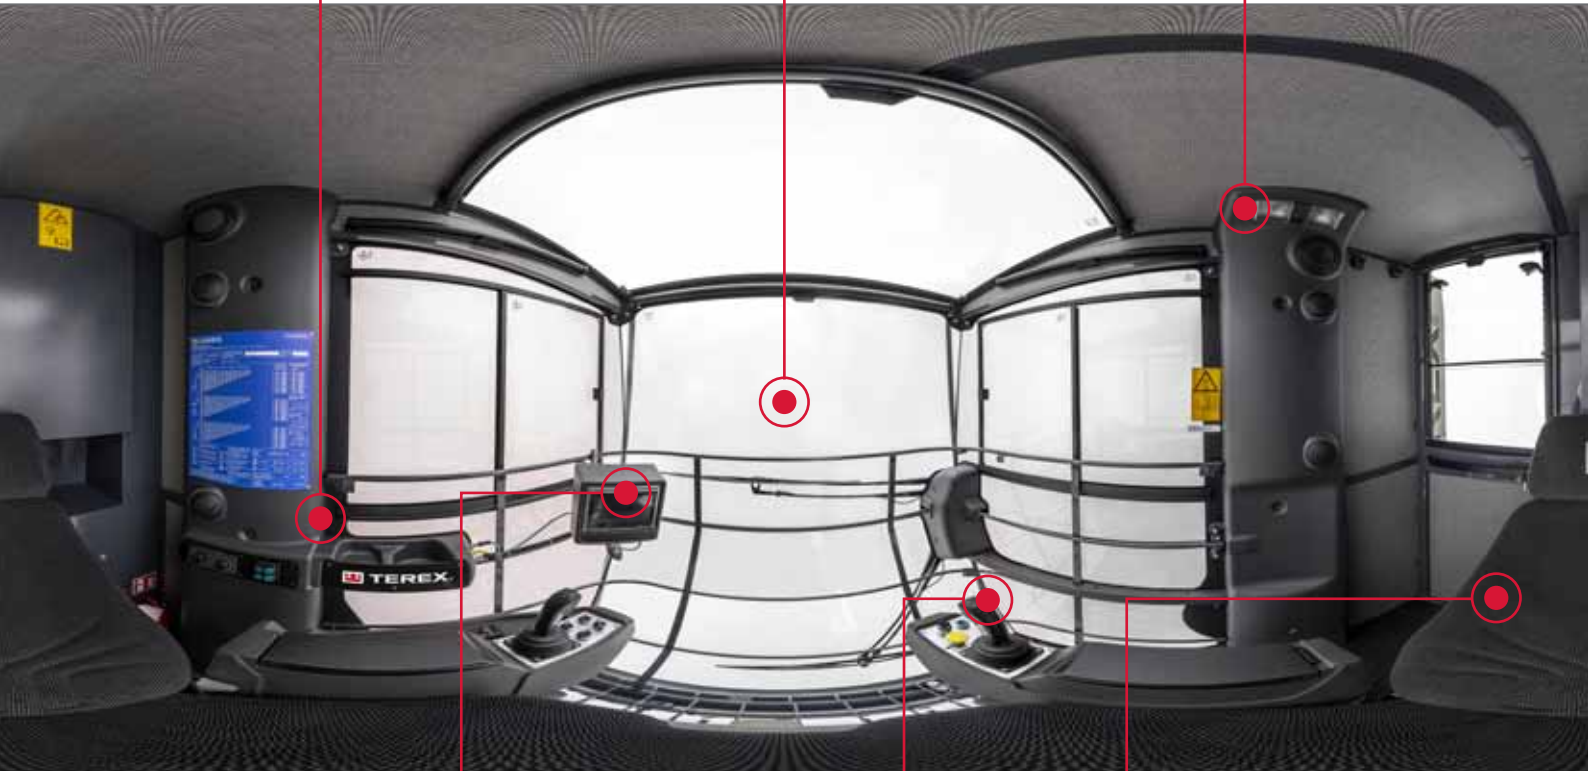

▶ Glass protection bars

360° OF CABIN

CAB Tower Cranes

The **tower crane cabin** is designed to maximize the comfort of the operator; new ergonomics and cabin ambience are created to reduce fatigue and help with jobsite productivity.

- General cabin lights: Illuminates the cab interior when there is no ambient light available.
- Stereo audio speaker.

Display & control system: expanded configuration options to meet different jobsite needs. Quick set-up, Terex Power Plus, Power match and auto-leveling are functions to enhance your daily work.

- Electronic ergonomic joystick controls provide smooth machine control and additional function switches are at fingers reach to enable multi-functioning.
- Easy to remove plate in case of maintenance.

Adjustable seat: find your best position and feel comfortable. It features seat heating switch: for your comfort on a cold day and lumbar seat adjustment.

Explore a 360° view of the new Terex tower crane cabin available on select models at info.terex.com/tower-cabin